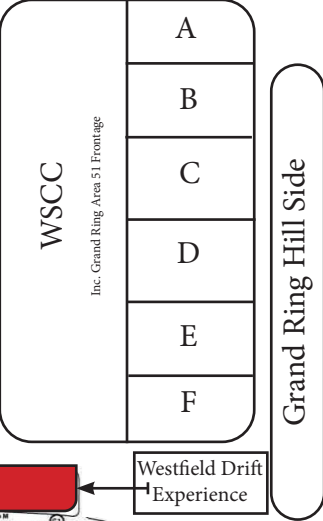

National Kit Car Show Stoneleigh Club Site Plan (Temporary 2021)

Band Stand Area

G	H	I	J	K	L
F	E	D	C	B	A

Grand Ring Layout

Area 59 Layout

	Entrance
A	J
B	K
C	L
D	M
E	N
F	O
G	P
H	Q
I	R

Area Name and Location	Club Name
Grand Ring Left Side	Westfield Sports Car Club
Grand Ring A	
Grand Ring B	Mini Kits
Grand Ring C	ARL Spire Driver
Grand Ring D	Tiger Owners Club
Grand Ring E	GTM Owners
Grand Ring F	Speedster and Spyders
Grand Ring Hill Side	Beach Buggy.info
Band Stand A	Italian Replica Club

Band Stand B	Sebring Owners
Band Stand C	
Band Stand D	
Band Stand E	
Band Stand F	NG Owners Club
Band Stand G	
Band Stand H	
Band Stand I	
Band Stand J	UK Kit Car Club
Band Stand K	Merlin Owners Club

Band Stand L	UK Cobra Replica Club
Block 63 A	Liege Car Club
Block 63 B	Marlin Owners

Area Name and Location	Club Name
Area 59 A	Lambo Reproductions
Area 59 B	Sprit Owners
Area 59 C	The Beauford Club
Area 59 D	Eagle Owners
Area 59 E	Jago Owners
Area 59 F	
Area 59 G	
Area 59 H	
Area 59 I	

Area 59 J	DNA Owners
Area 59 K	Northern Roadsters
Area 59 L	Club Marcos International
Area 59 M	Vortex Owners Club
Area 59 N	South Wales Kit Car Club
Area 59 O	Mini Marcos
Area 59 P	Midas
Area 59 Q	Moss Owners Club
Area 59 R	
Block 51 A	Stratos Enthusiast