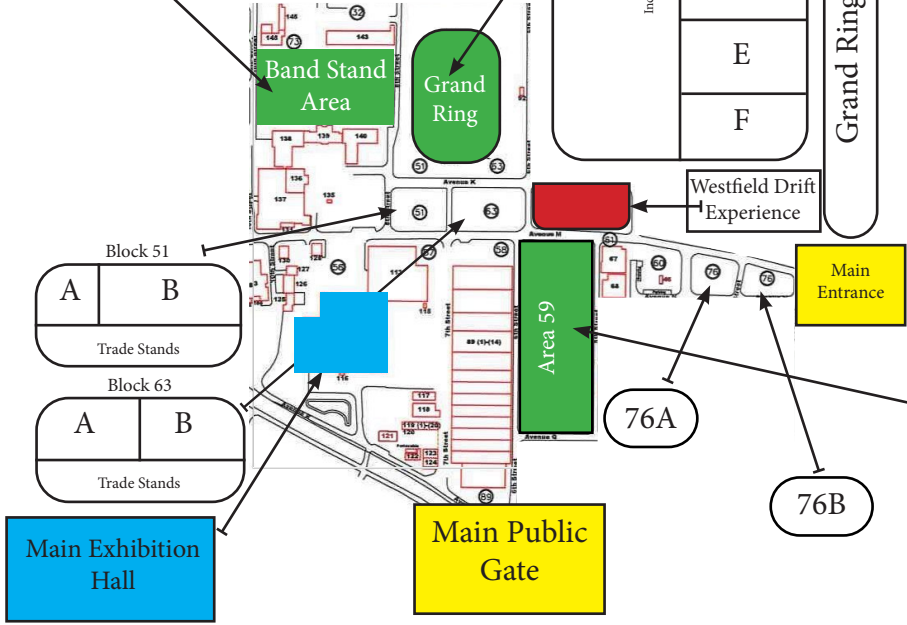

National Kit Car Show Stoneleigh Club Site Plan (Temporary 2021)

Band Stand Area

G	H	I	J	K	L
F	E	D	C	B	A

Grand Ring Layout

Area 59 Layout

	Entrance
A	J
B	K
C	L
D	M
E	N
F	O
G	P
H	Q
I	R

Area Name and Location	Club Name
Grand Ring Left Side	Westfield Sports Car Club
Grand Ring A	
Grand Ring B	Mini Kits
Grand Ring C	ARL Spire Driver
Grand Ring D	Tiger Owners Club
Grand Ring E	GTM Owners
Grand Ring F	Speedster and Spyders
Grand Ring Hill Side	Beach Buggy.info
Band Stand A	Italian Replica Club

Band Stand B	Sebring Owners
Band Stand C	
Band Stand D	
Band Stand E	
Band Stand F	NG Owners Club
Band Stand G	
Band Stand H	
Band Stand I	
Band Stand J	UK Kit Car Club
Band Stand K	Merlin Owners Club

Band Stand L	UK Cobra Replica Club
Block 63 A	Liege Car Club
Block 63 B	Marlin Owners

Area Name and Location	Club Name
Area 59 A	Lambo Reproductions
Area 59 B	Sprit Owners
Area 59 C	The Beauford Club
Area 59 D	Eagle Owners
Area 59 E	Jago Owners
Area 59 F	
Area 59 G	
Area 59 H	
Area 59 I	

Area 59 J	DNA Owners
Area 59 K	Northern Roadsters
Area 59 L	Club Marcos International
Area 59 M	Vortex Owners Club
Area 59 N	South Wales Kit Car Club
Area 59 O	Mini Marcos
Area 59 P	Midas
Area 59 Q	Moss Owners Club
Area 59 R	
Block 51 A	Stratos Enthusiast